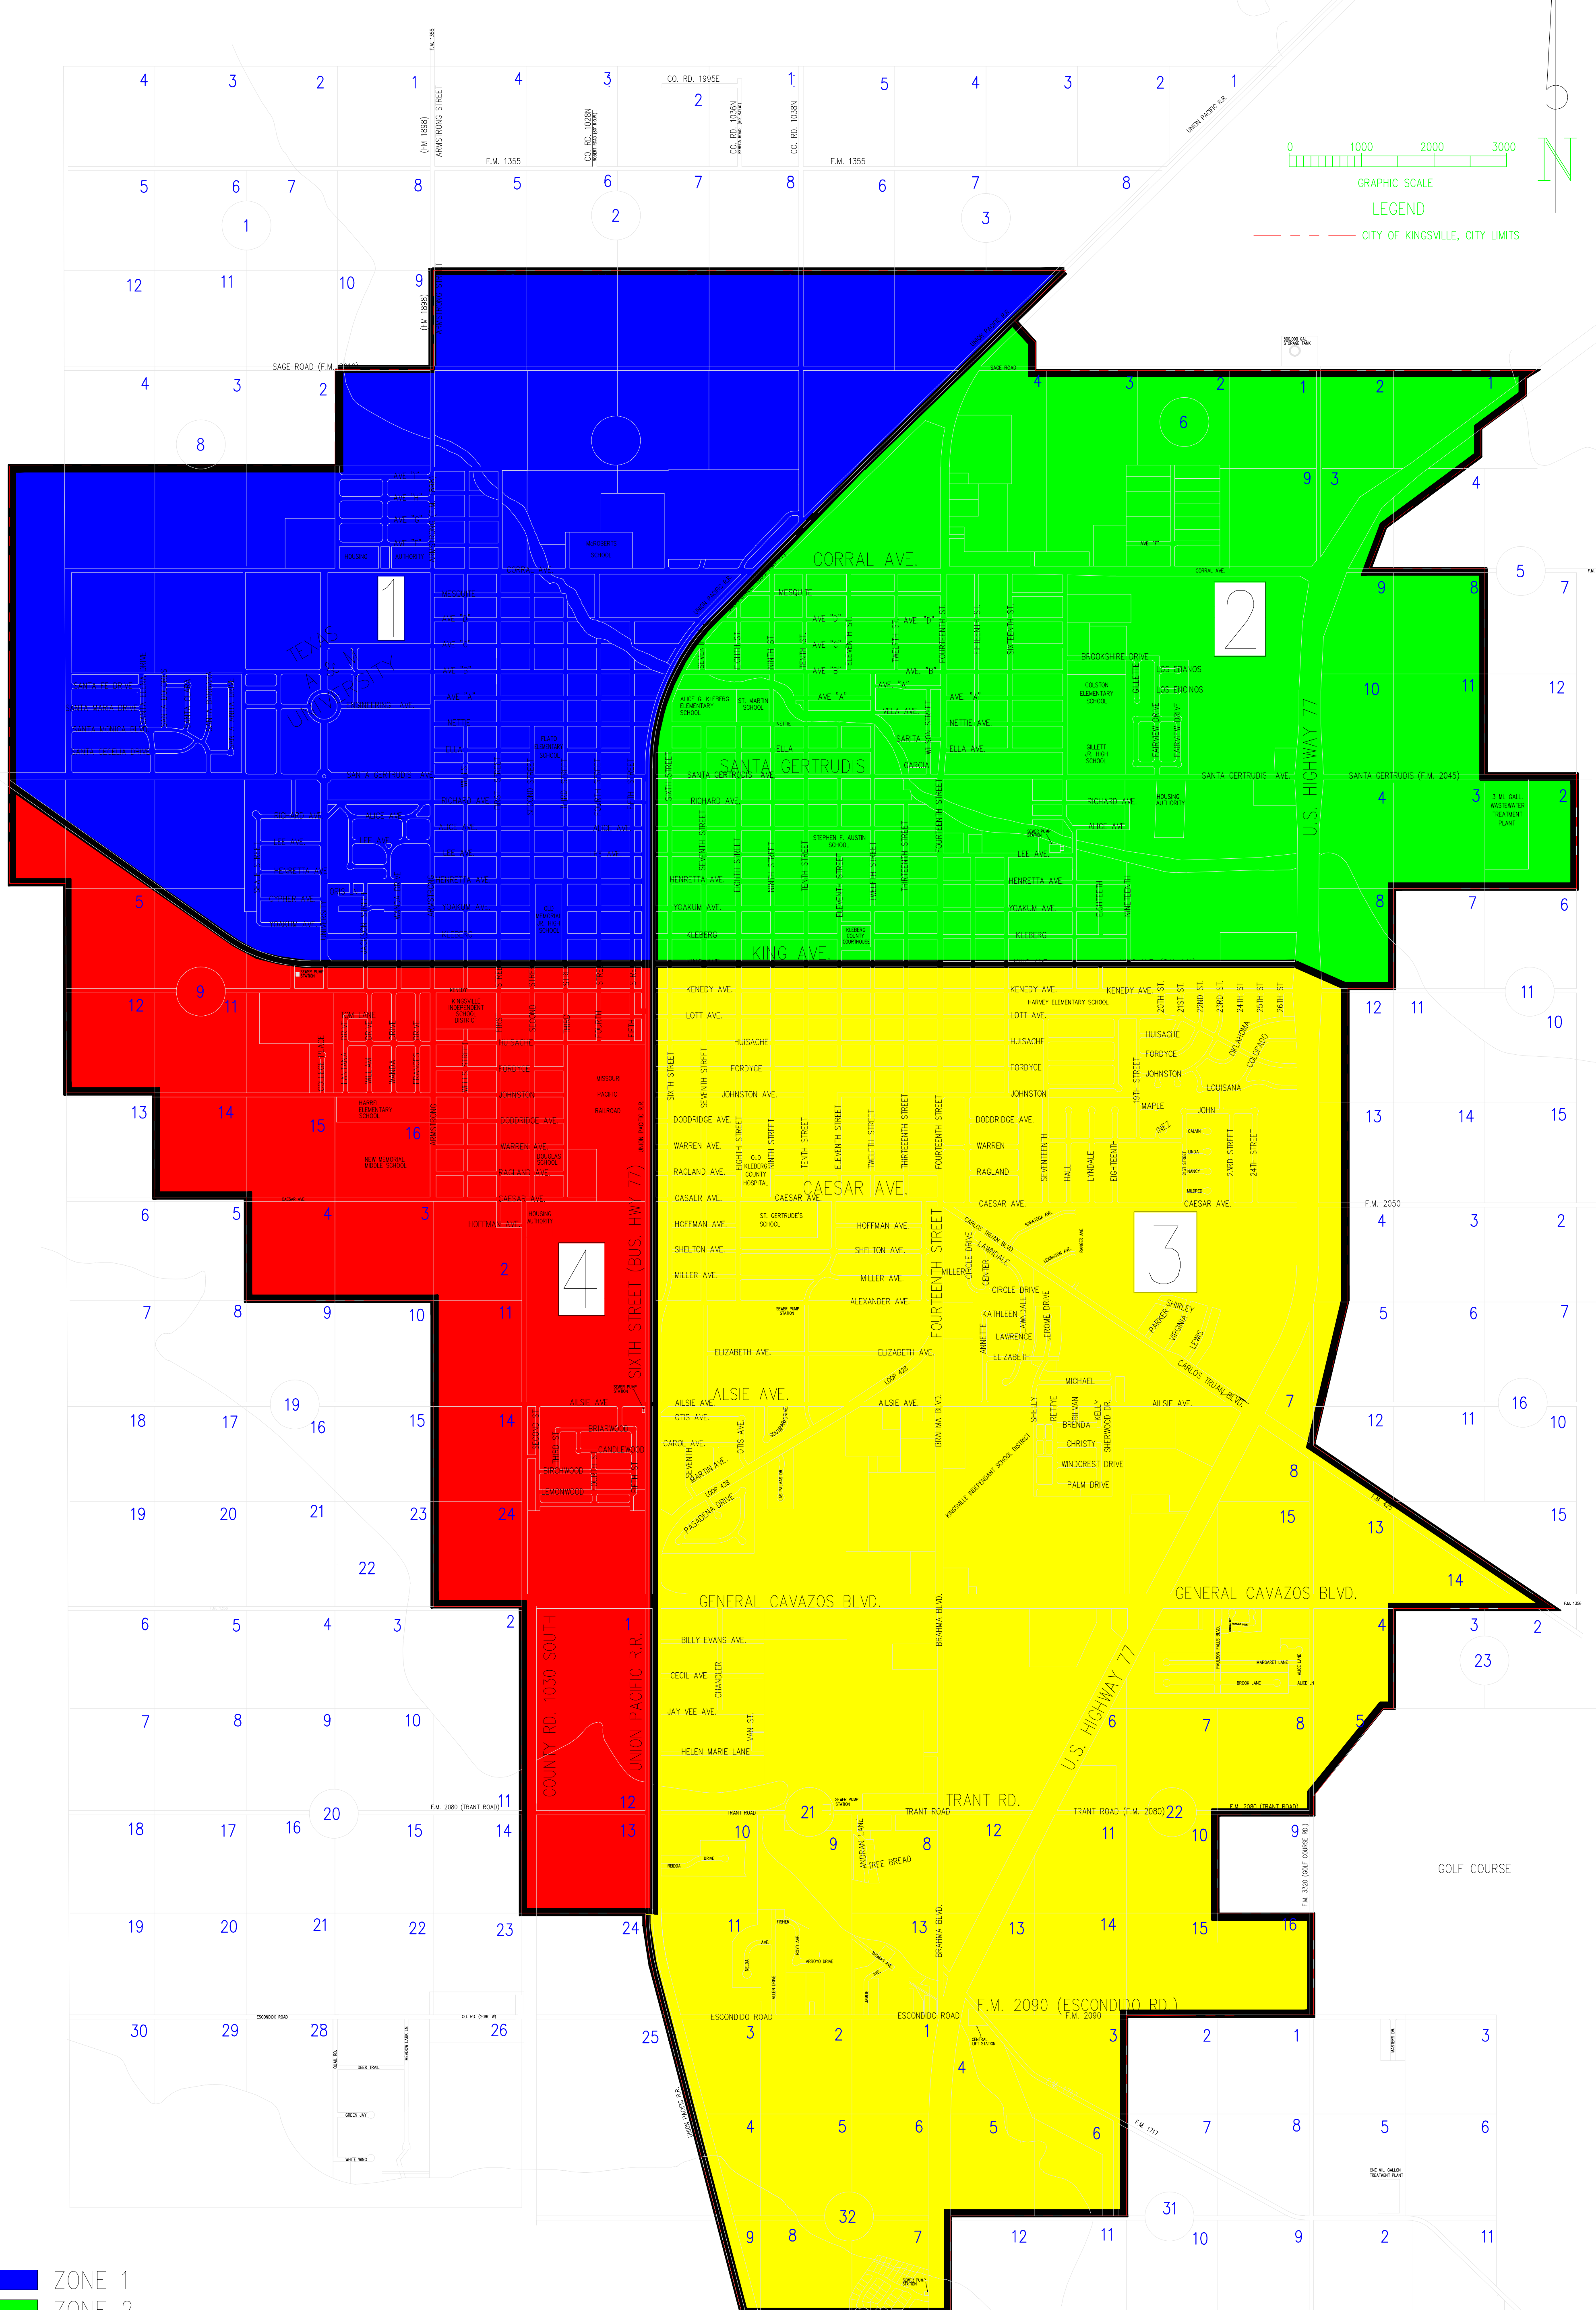

CITY OF KINGSVILLE AREA STREET MAP "BRUSH ZONES"

- ZONE 1
- ZONE 2
- ZONE 3
- ZONE 4