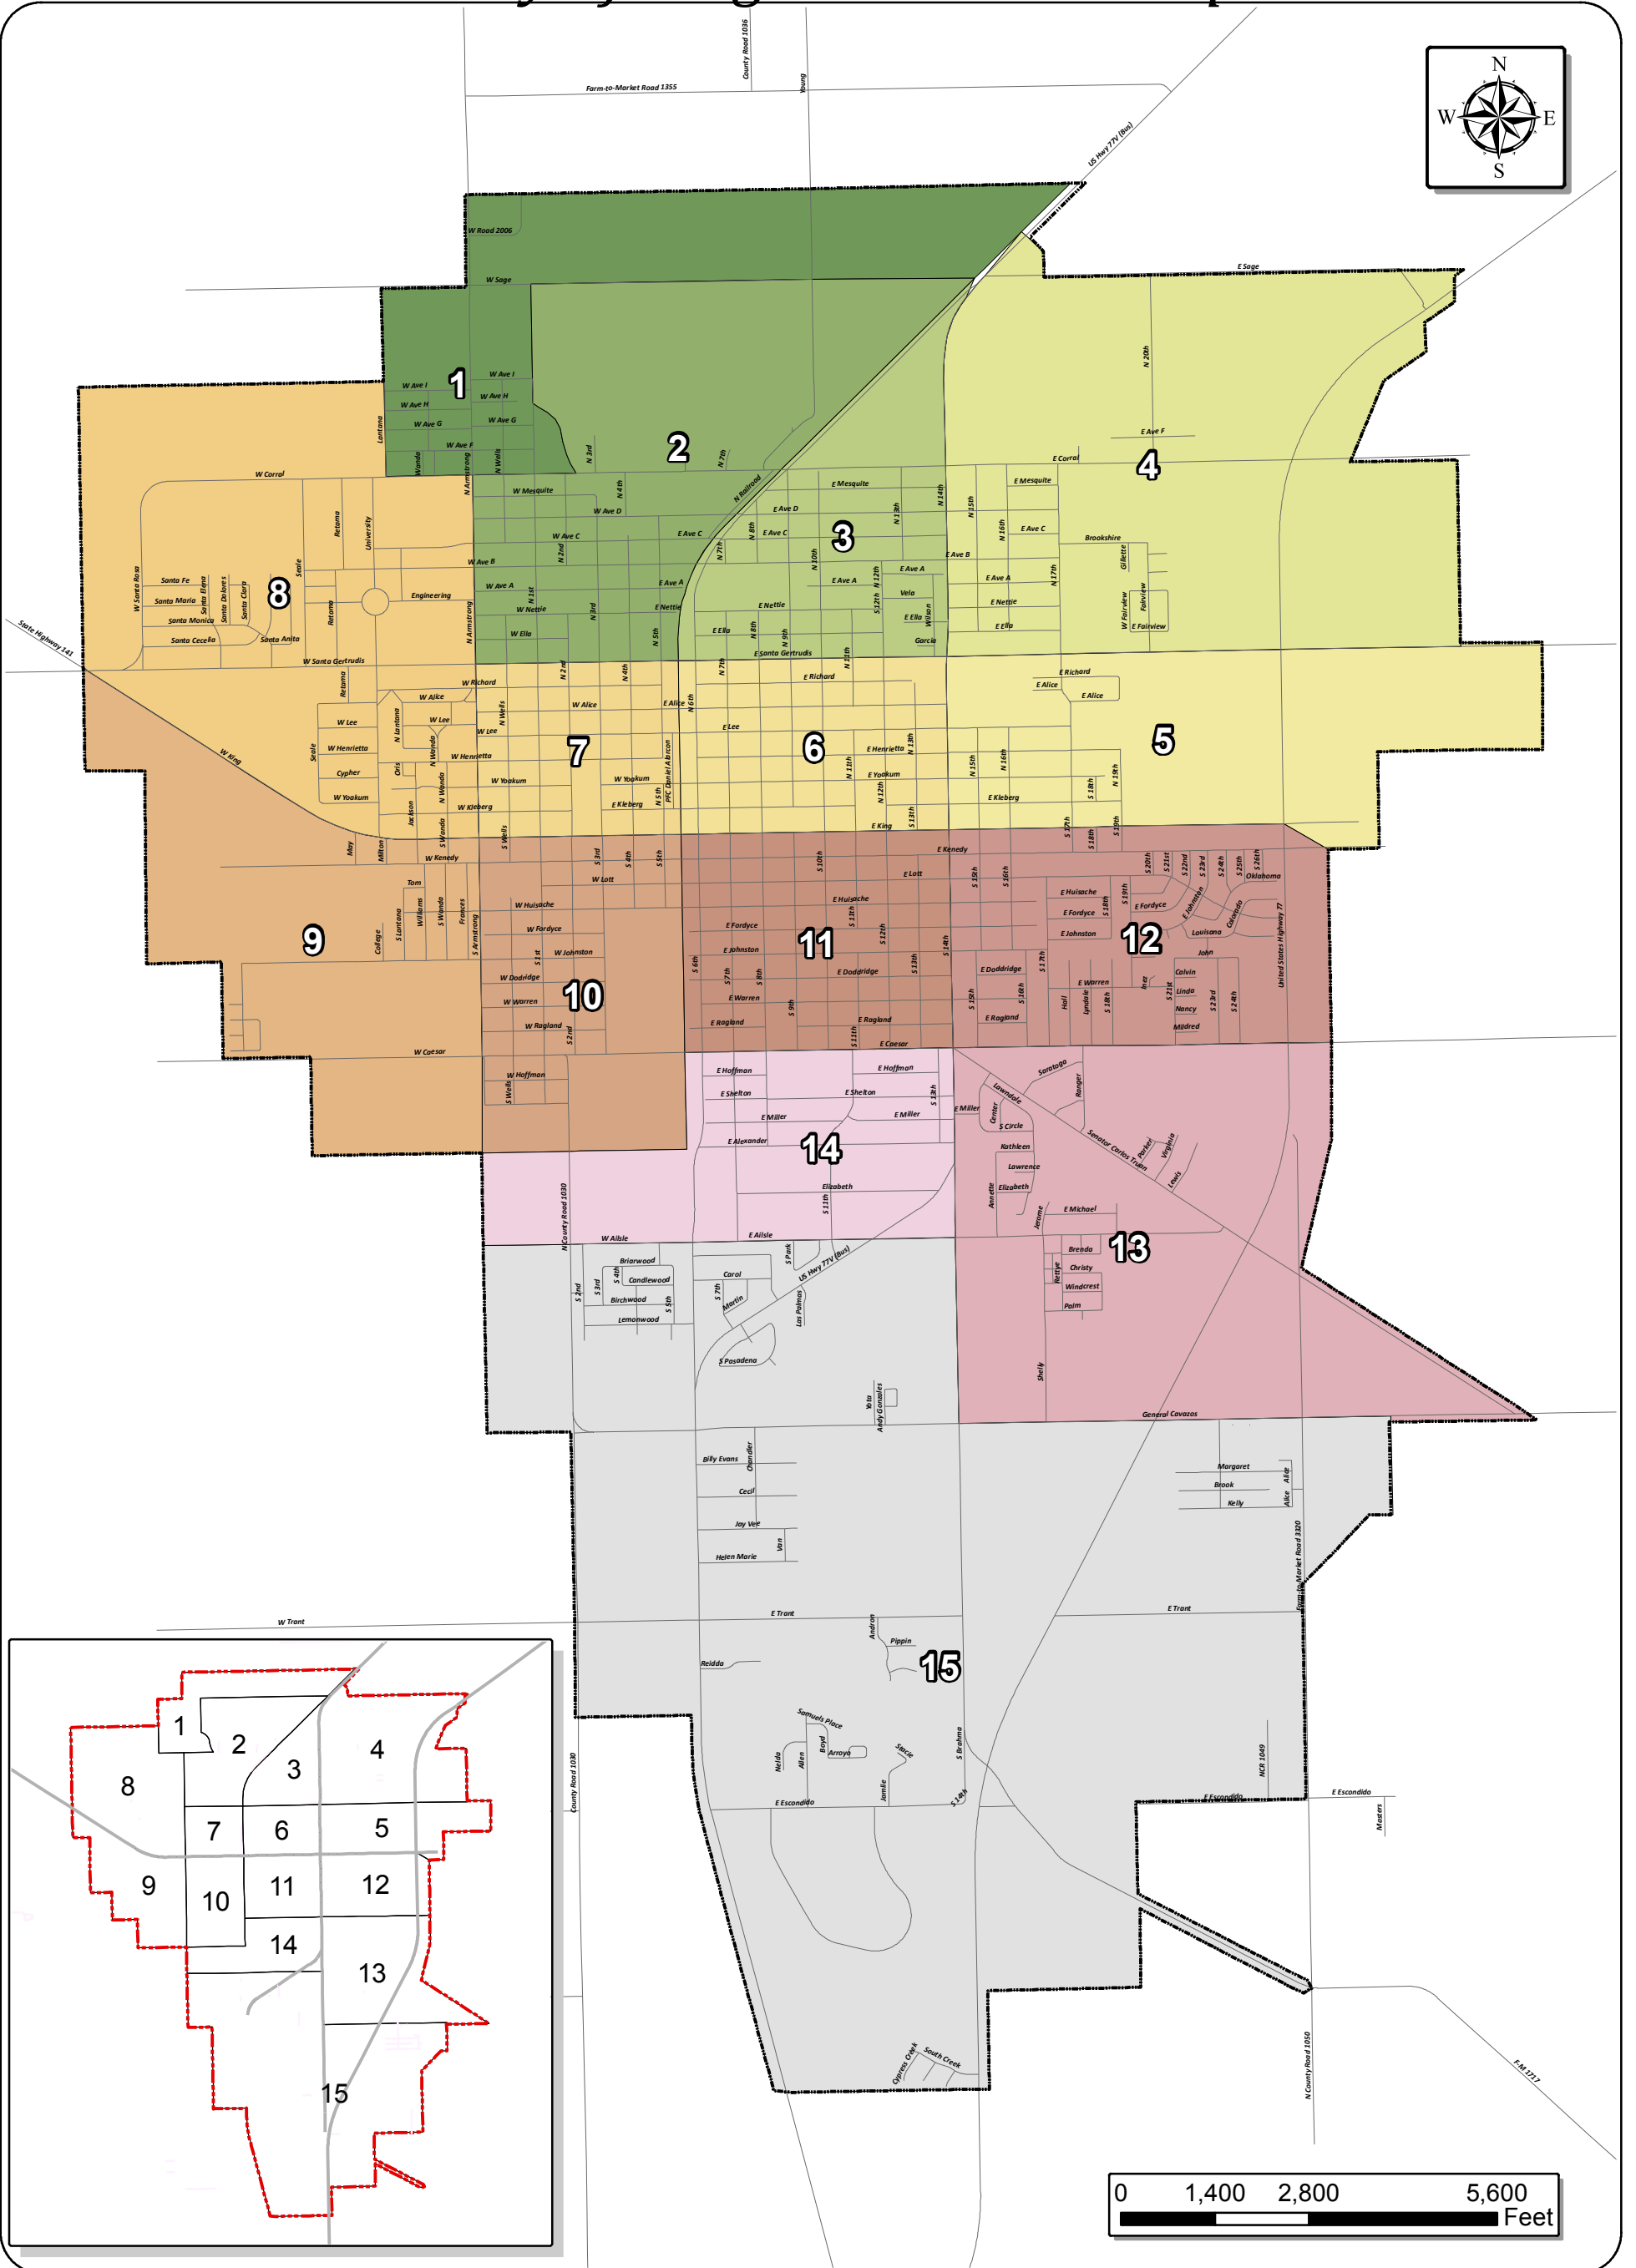

City of Kingsville - Zone Map

Drawn By: Paul Laraway
 Last Update: 8/2/2013
 Note:

DISCLAIMER
 THIS MAP IS FOR VISUAL PURPOSES ONLY.
 THE INFORMATION ON THIS SHEET MAY
 CONTAIN INACCURACIES OR ERRORS.
 THE CITY OF KINGSVILLE IS NOT
 RESPONSIBLE IF THE INFORMATION CONTAINED
 HEREIN IS USED FOR ANY DESIGN,
 CONSTRUCTION, PLANNING, BUILDING,
 OR ANY OTHER PURPOSE.

City of Kingsville - Zone Map

Page 1 / 1	Drawn By: Paul Laraway
	Last Update: 8/2/2013
	Note:

DISCLAIMER
 THIS MAP IS FOR VISUAL PURPOSES ONLY.
 THE INFORMATION ON THIS SHEET MAY
 CONTAIN INACCURACIES OR ERRORS.
 THE CITY OF KINGSVILLE IS NOT
 RESPONSIBLE IF THE INFORMATION CONTAINED
 HEREIN IS USED FOR ANY DESIGN,
 CONSTRUCTION, PLANNING, BUILDING,
 OR ANY OTHER PURPOSE.