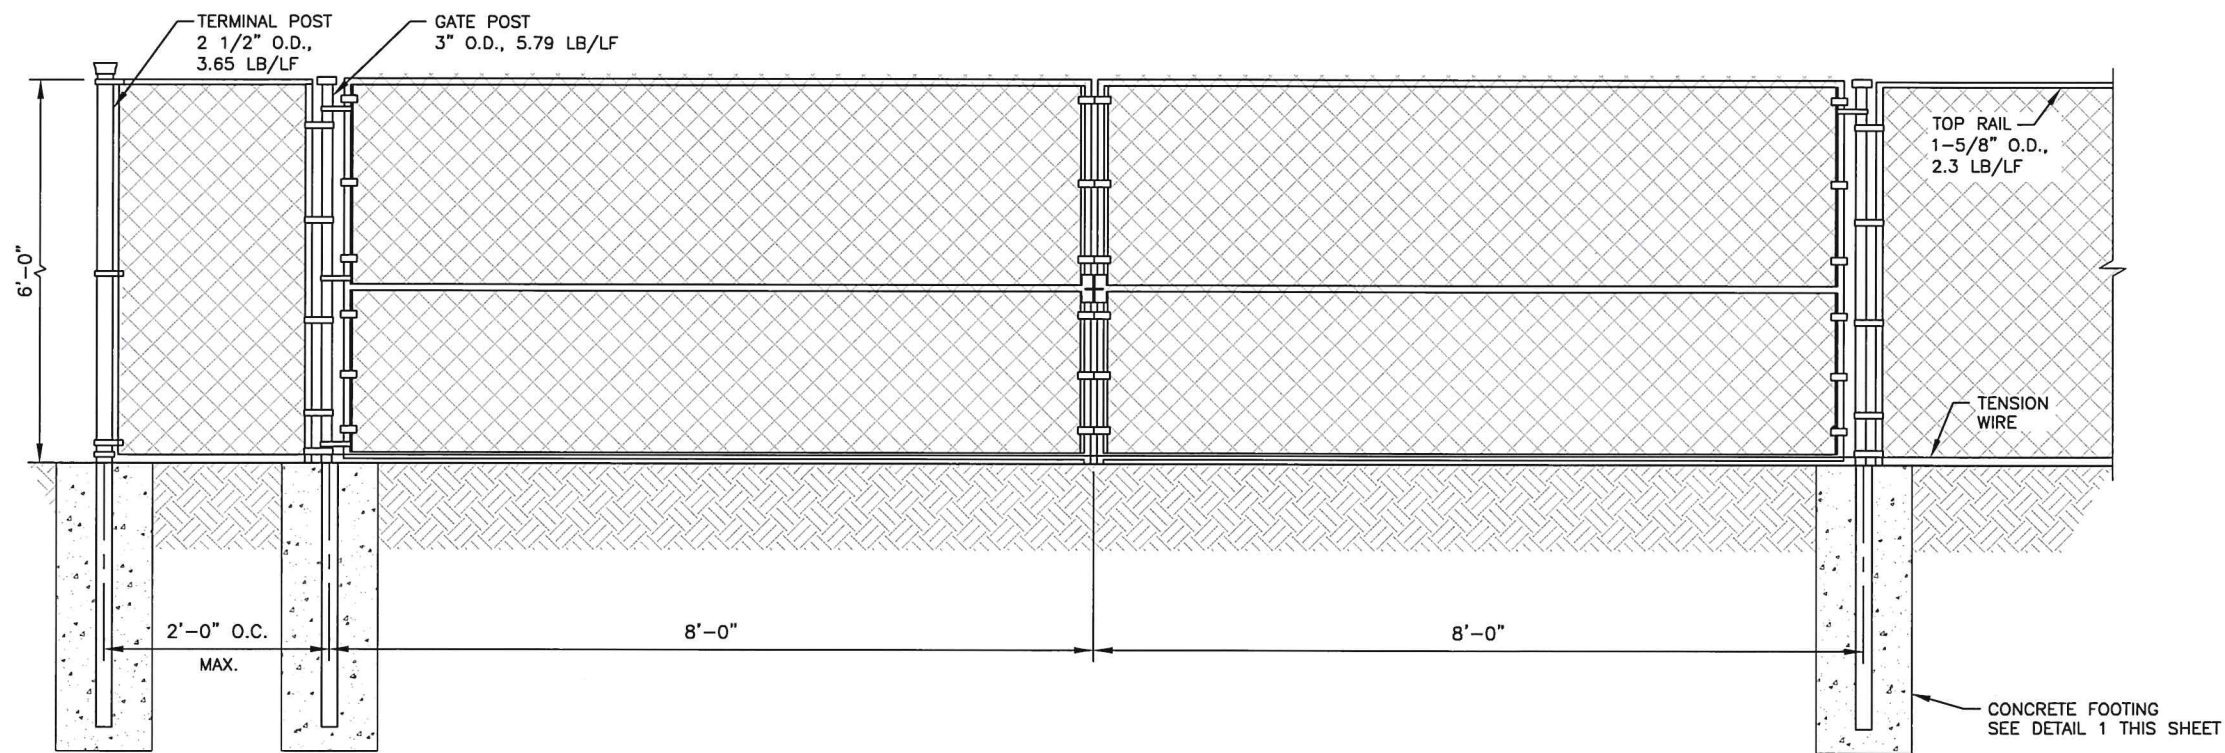

**1** 8' DUGOUT FENCE DETAIL  
 13 SCALE: 1/2" = 1'-0"

**2** BACKSTOP DETAIL  
 13 SCALE: 1/4" = 1'-0"

Drawn by: J. RAMIREZ  
 Date: 7/20/2020  
 Checked by: R. MORA  
 Job:

**DICK KLEBERG PARK RENOVATIONS**  
**MISCELLANEOUS DETAILS III**

**1** 6' FENCE DETAIL WITH GATE  
 14 SCALE: 1/2" = 1'-0"

**2** 16' GATE SWING GATE DETAIL  
 14 SCALE: 1/2" = 1'-0"

Drawn by: J. RAMIREZ  
 Date: 7/20/2020  
 Checked by: R. MORA  
 Job:

**DICK KLEBERG PARK RENOVATIONS**  
 MISCELLANEOUS DETAILS IV