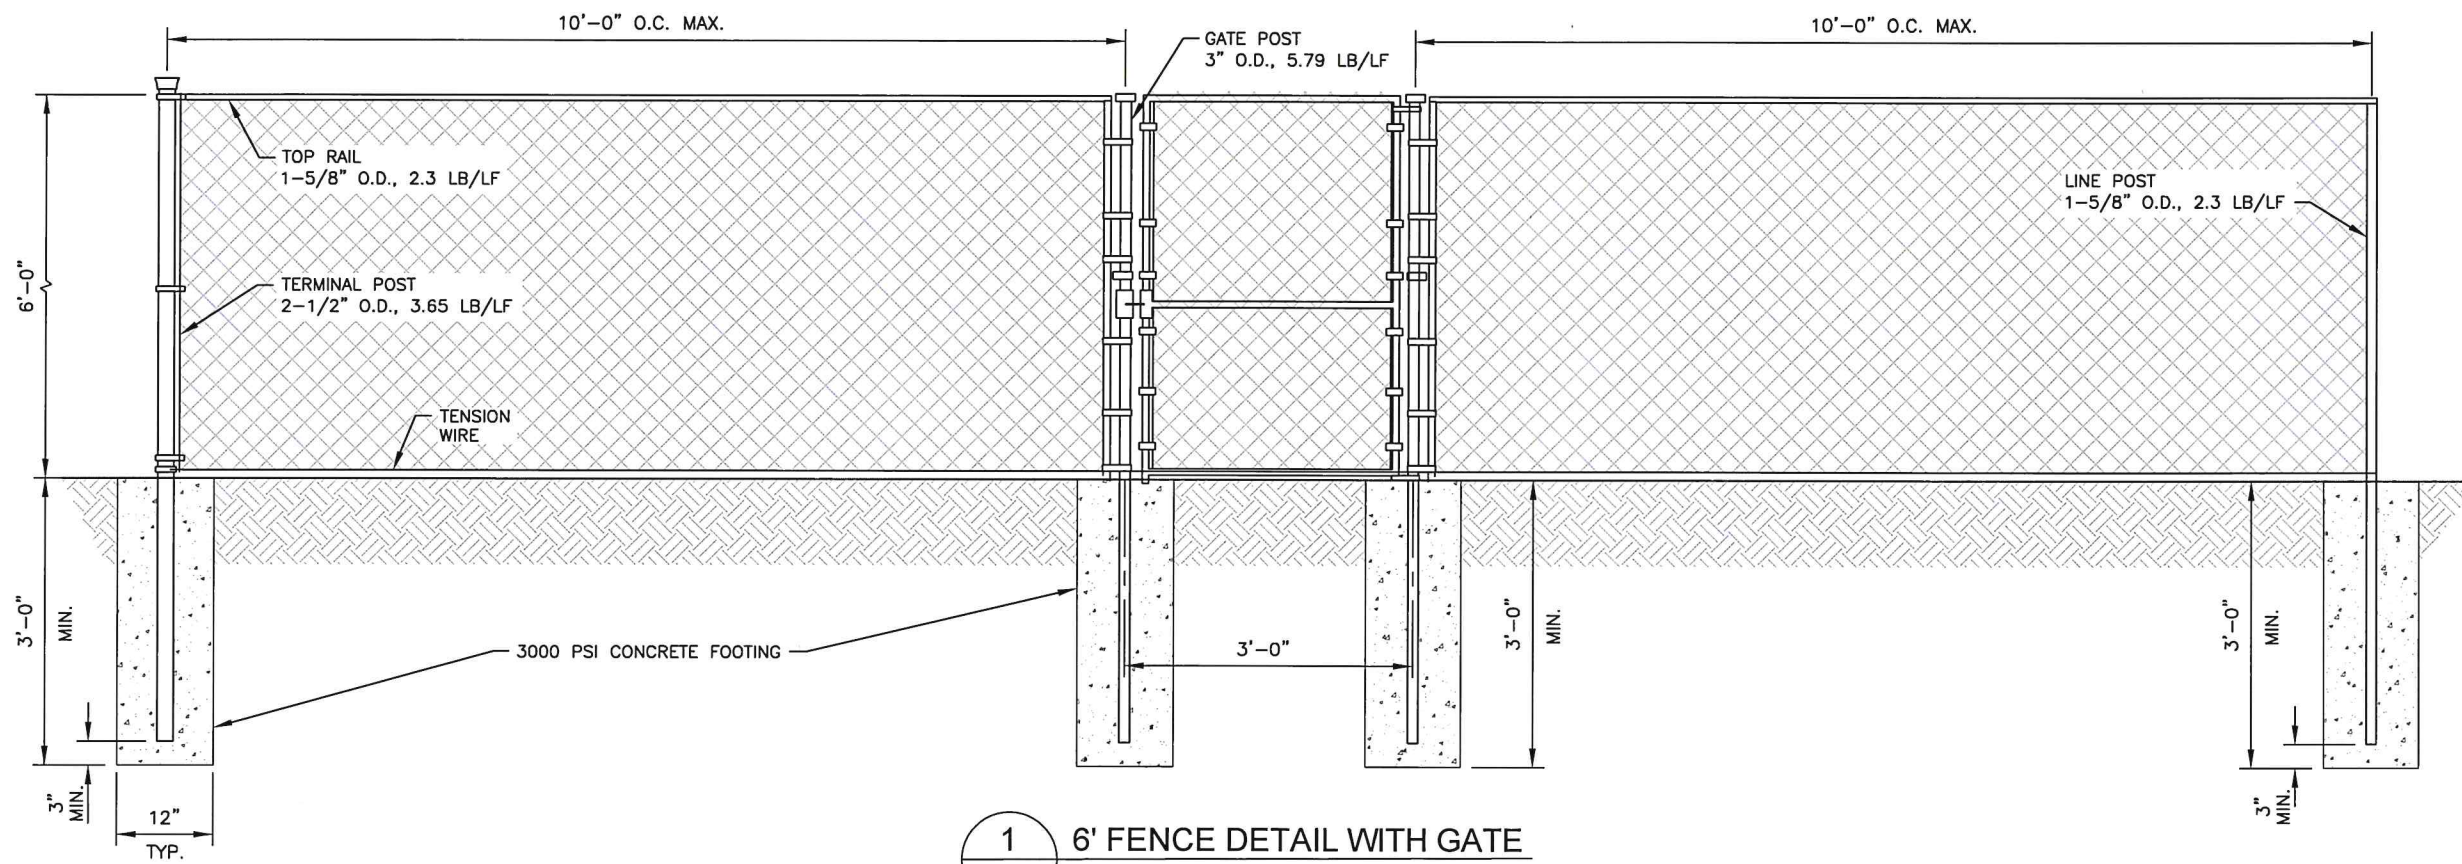

**1** 8' DUGOUT FENCE DETAIL  
 13 SCALE: 1/2" = 1'-0"

**2** BACKSTOP DETAIL  
 13 SCALE: 1/4" = 1'-0"

Drawn by: J. RAMIREZ  
 Date: 7/20/2020  
 Checked by: R. MORA  
 Job:

**DICK KLEBERG PARK RENOVATIONS**  
**MISCELLANEOUS DETAILS III**

**1** 6' FENCE DETAIL WITH GATE  
 14 SCALE: 1/2" = 1'-0"

**2** 16' GATE SWING GATE DETAIL  
 14 SCALE: 1/2" = 1'-0"

Drawn by: J. RAMIREZ  
 Date: 7/20/2020  
 Checked by: R. MORA  
 Job:

**DICK KLEBERG PARK RENOVATIONS**  
 MISCELLANEOUS DETAILS IV