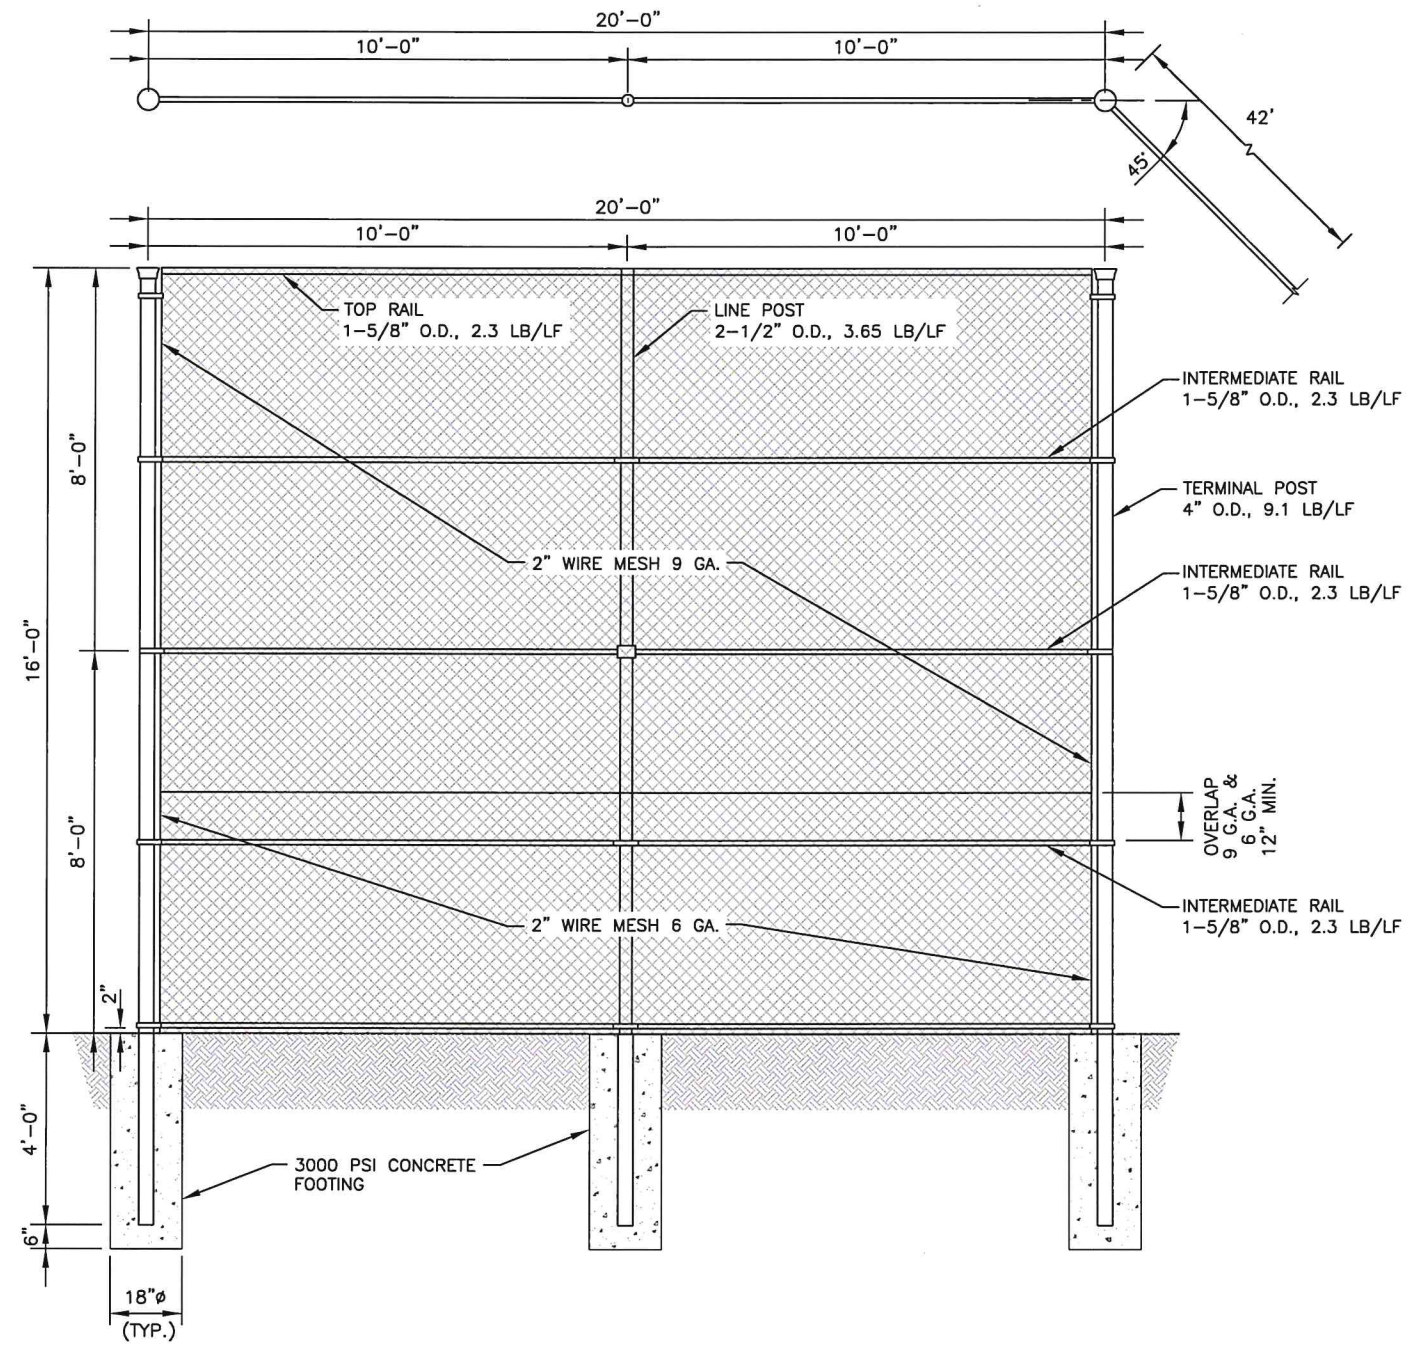

**1** 8' DUGOUT FENCE DETAIL  
 13 SCALE: 1/2" = 1'-0"

**2** BACKSTOP DETAIL  
 13 SCALE: 1/4" = 1'-0"

Drawn by: J. RAMIREZ  
 Date: 7/20/2020  
 Checked by: R. MORA  
 Job:

**DICK KLEBERG PARK RENOVATIONS**  
**MISCELLANEOUS DETAILS III**

**1** 6' FENCE DETAIL WITH GATE  
 14 SCALE: 1/2" = 1'-0"

**2** 16' GATE SWING GATE DETAIL  
 14 SCALE: 1/2" = 1'-0"

Drawn by: J. RAMIREZ  
 Date: 7/20/2020  
 Checked by: R. MORA  
 Job:

**DICK KLEBERG PARK RENOVATIONS**  
 MISCELLANEOUS DETAILS IV