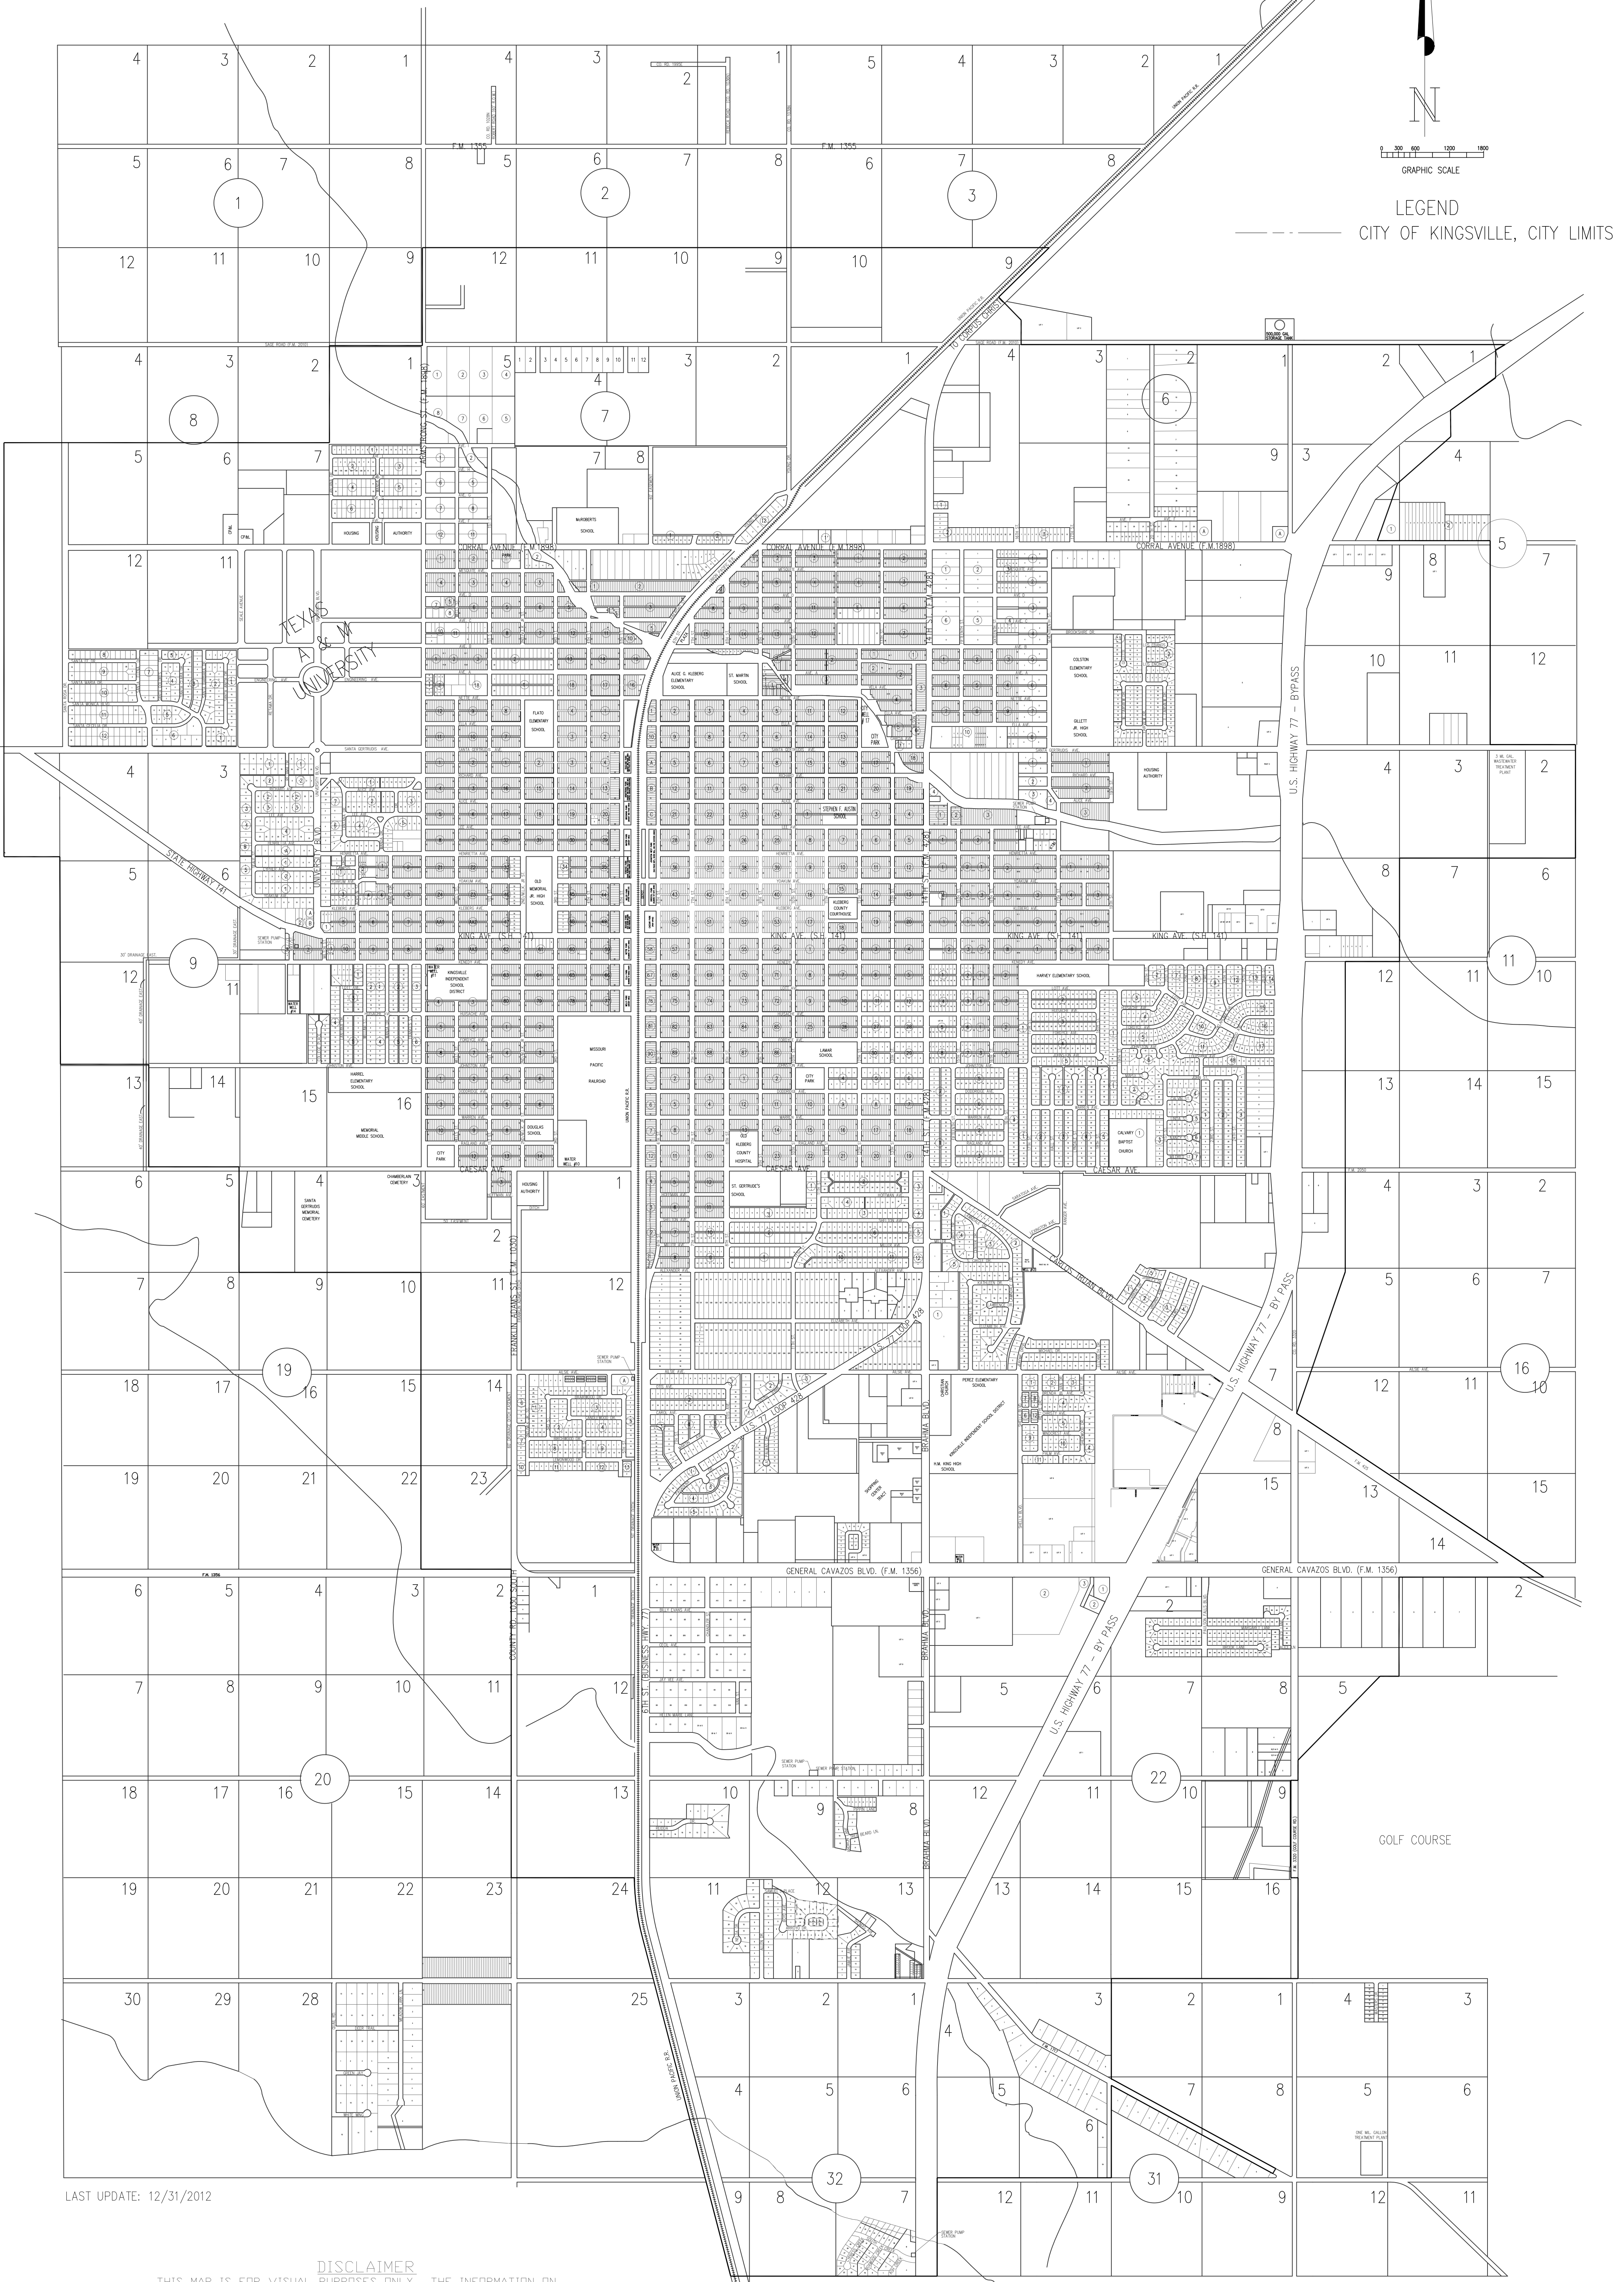

CITY OF KINGSVILLE LOT & BLOCK MAP

LEGEND
--- CITY OF KINGSVILLE, CITY LIMITS

LAST UPDATE: 12/31/2012

DISCLAIMER

THIS MAP IS FOR VISUAL PURPOSES ONLY. THE INFORMATION ON THIS SHEET MAY CONTAIN INACCURACIES OR ERRORS. THE CITY OF KINGSVILLE IS NOT RESPONSIBLE IF THE INFORMATION CONTAINED HEREIN IS USED FOR ANY DESIGN, CONSTRUCTION, PLANNING, BUILDING, OR ANY OTHER PURPOSE.