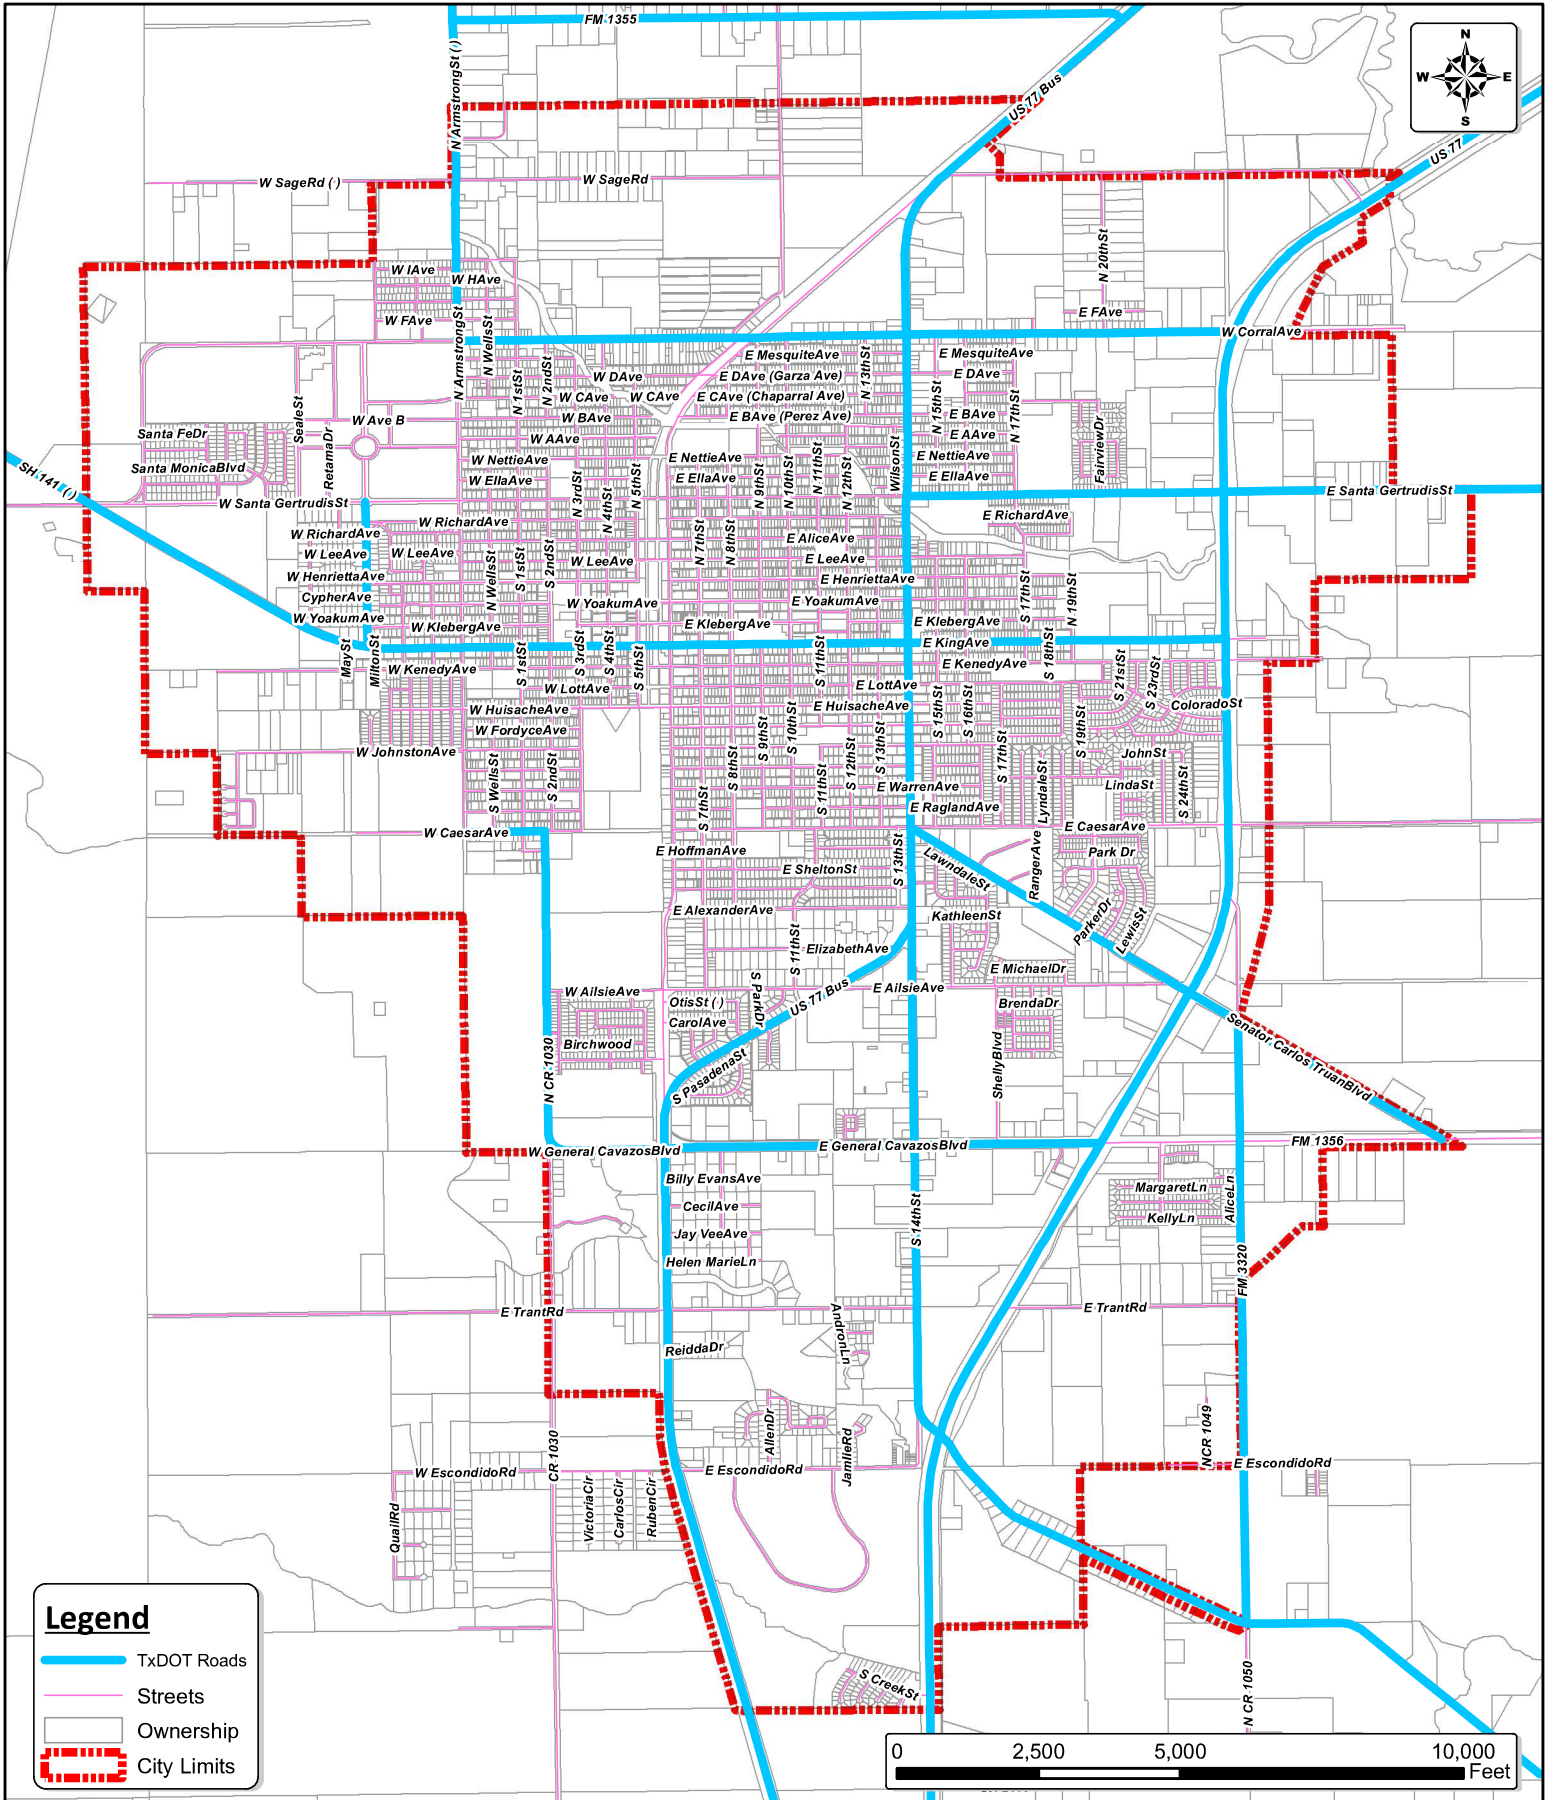

COK - TxDOT Roads

Page: 1 / 1

Drawn By: G. AMAYA

Last Update: 4/16/2024

Note: See attached documents for additional information.

DISCLAIMER:
 THIS MAP IS FOR VISUAL PURPOSES ONLY. THE INFORMATION ON THIS SHEET MAY CONTAIN INACCURACIES OR ERRORS. THE CITY OF KINGSVILLE IS NOT RESPONSIBLE IF THE INFORMATION CONTAINED HEREIN IS USED FOR ANY DESIGN, CONSTRUCTION, PLANNING, BUILDING, OR ANY OTHER PURPOSE.